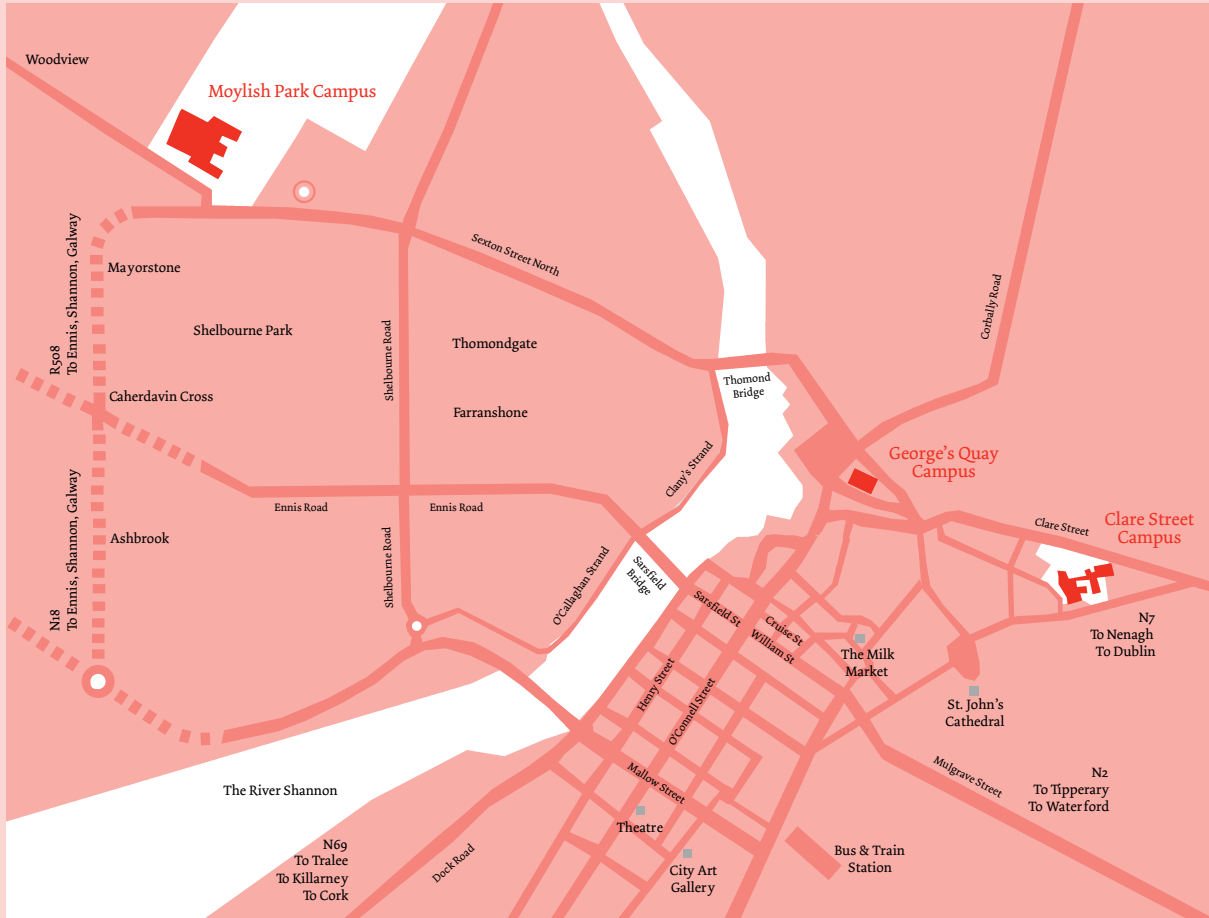

Limerick City & LIT Campus Location Map

Designed by Red&Grey Design – www.redandgreydesign.ie
 Photography by Louise Daly.